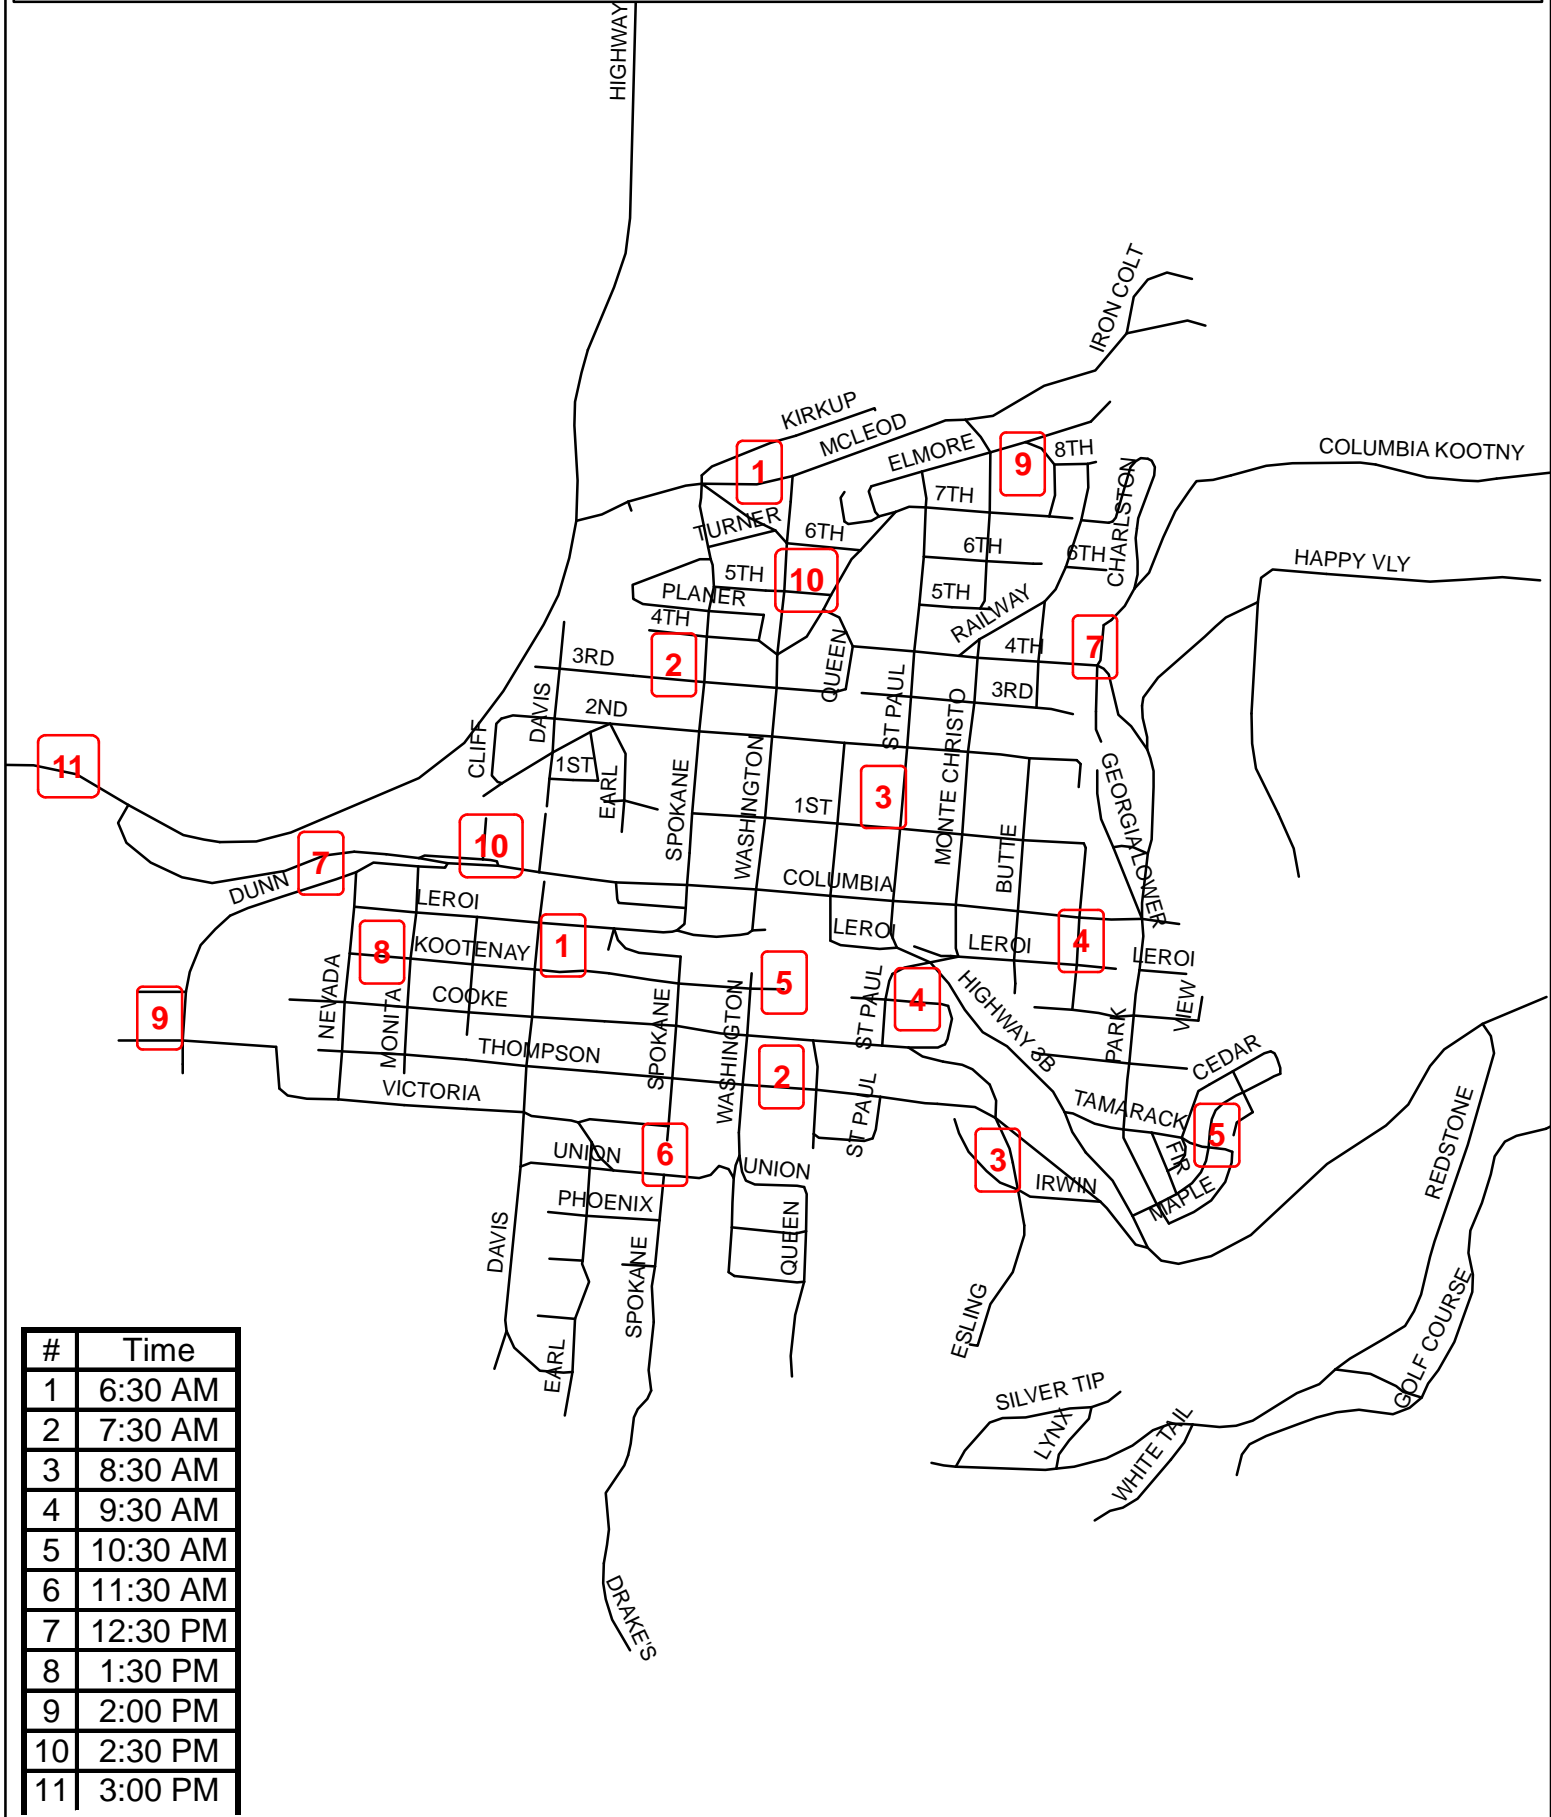

City of Roseland 2008 Snow Removal Schedule

N

#	Time
1	6:30 AM
2	7:30 AM
3	8:30 AM
4	9:30 AM
5	10:30 AM
6	11:30 AM
7	12:30 PM
8	1:30 PM
9	2:00 PM
10	2:30 PM
11	3:00 PM