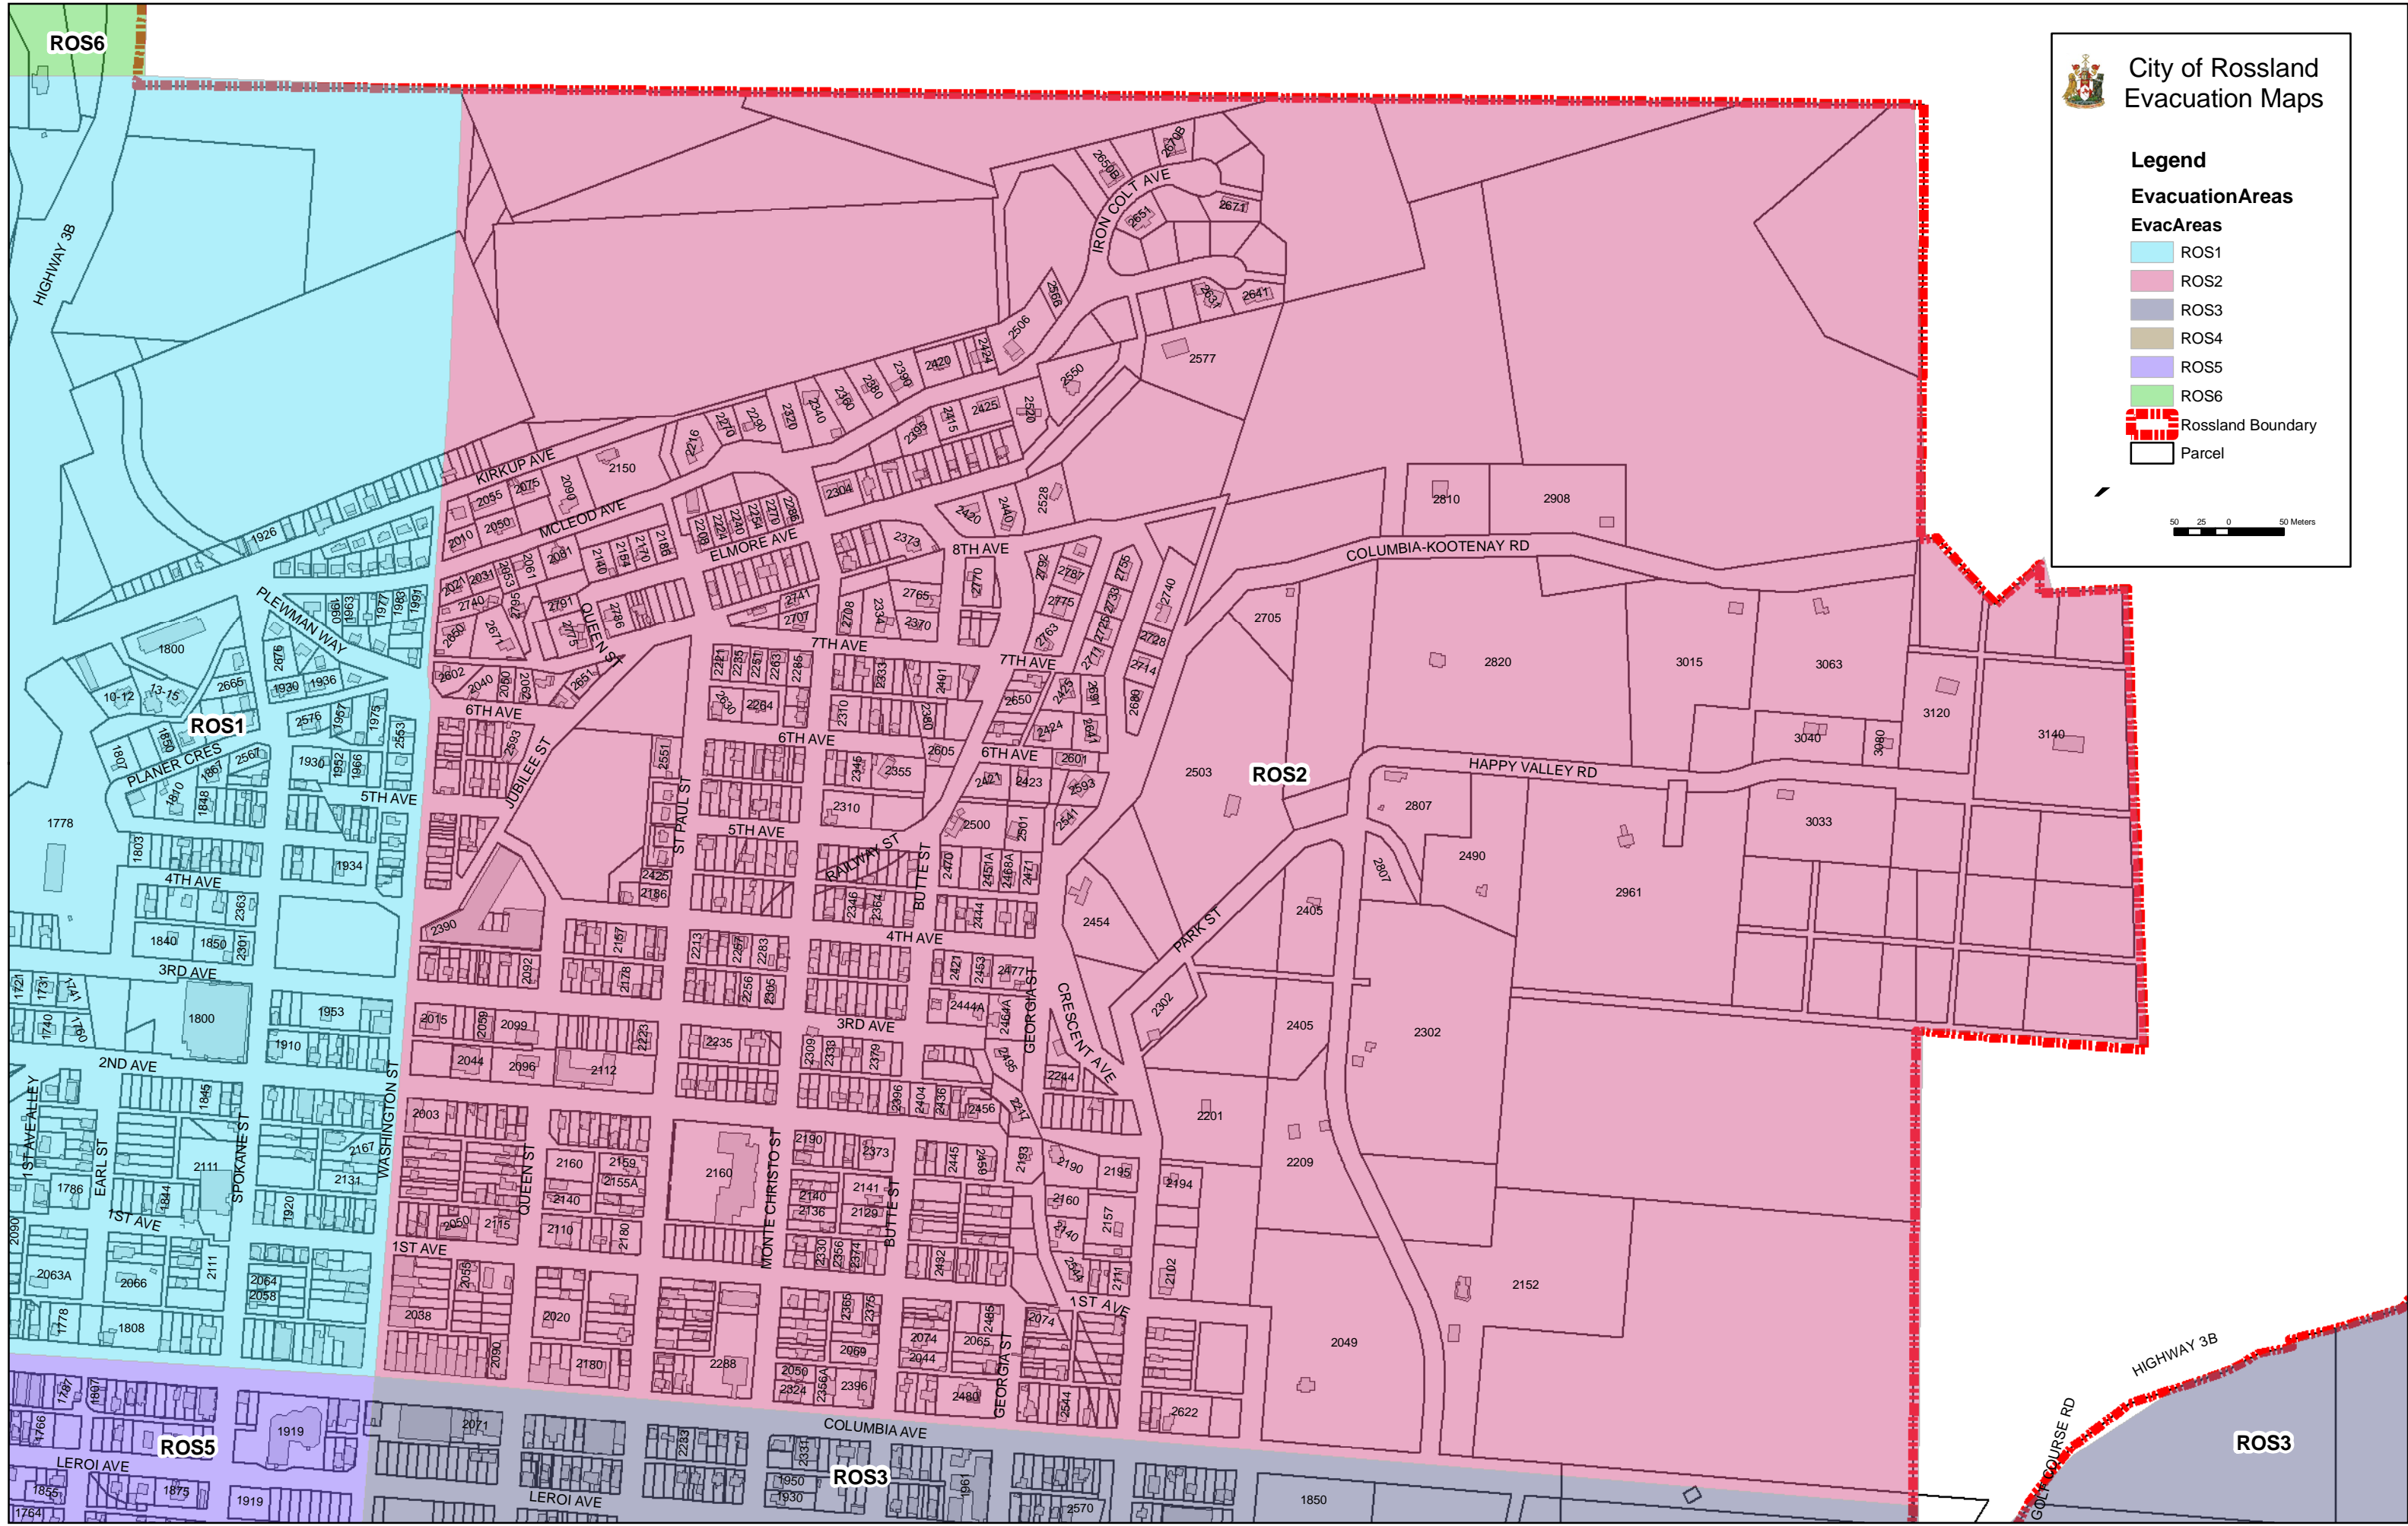

# City of Rosland Evacuation Maps

## Legend

### Evacuation Areas

#### EvacAreas

- ROS1
- ROS2
- ROS3
- ROS4
- ROS5
- ROS6

- Rosland Boundary
- Parcel

GOLF COURSE RD  
HIGHWAY 3B

ROS3

ROS5

ROS3

ROS1